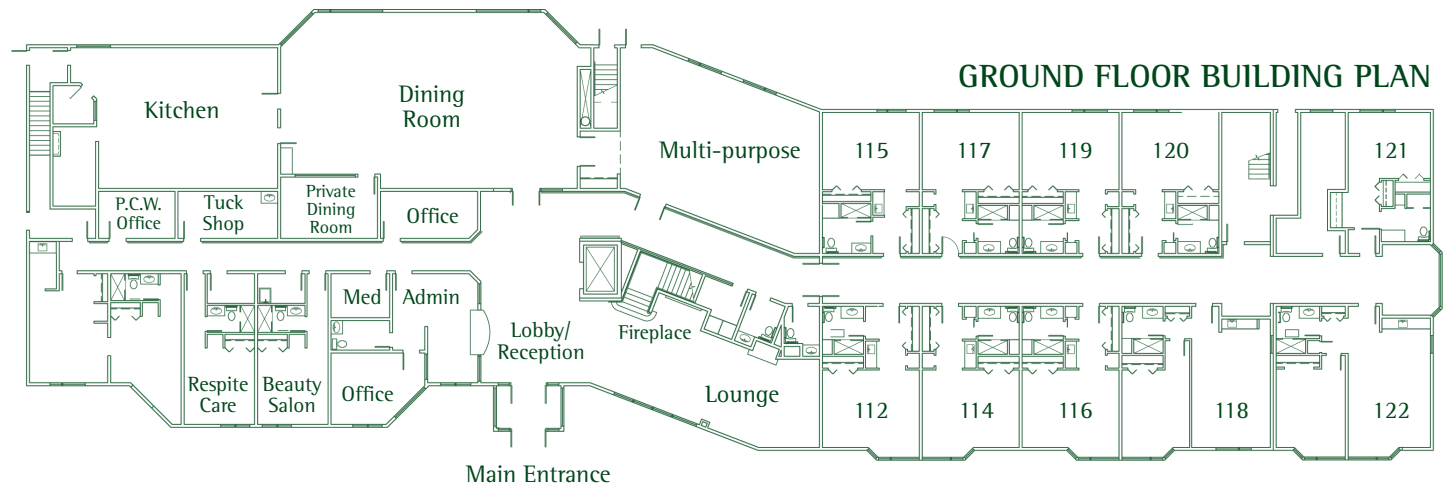

Gracious Surrounding

All Berkeley residences are located within easy access of community services – from entertainment, libraries and parks to shopping areas.

The Berkeley Dartmouth has three floors of suites and common rooms. Please call us for a tour of The Berkeley Dartmouth.

The Berkeley Dartmouth Annex 2nd floor plan

A 3-storey addition to the original building offering 12 air-conditioned one bedroom apartments, waste/recycling centres on each floor as well as personal laundry rooms. There are common lounges on the 2nd and 3rd floors.