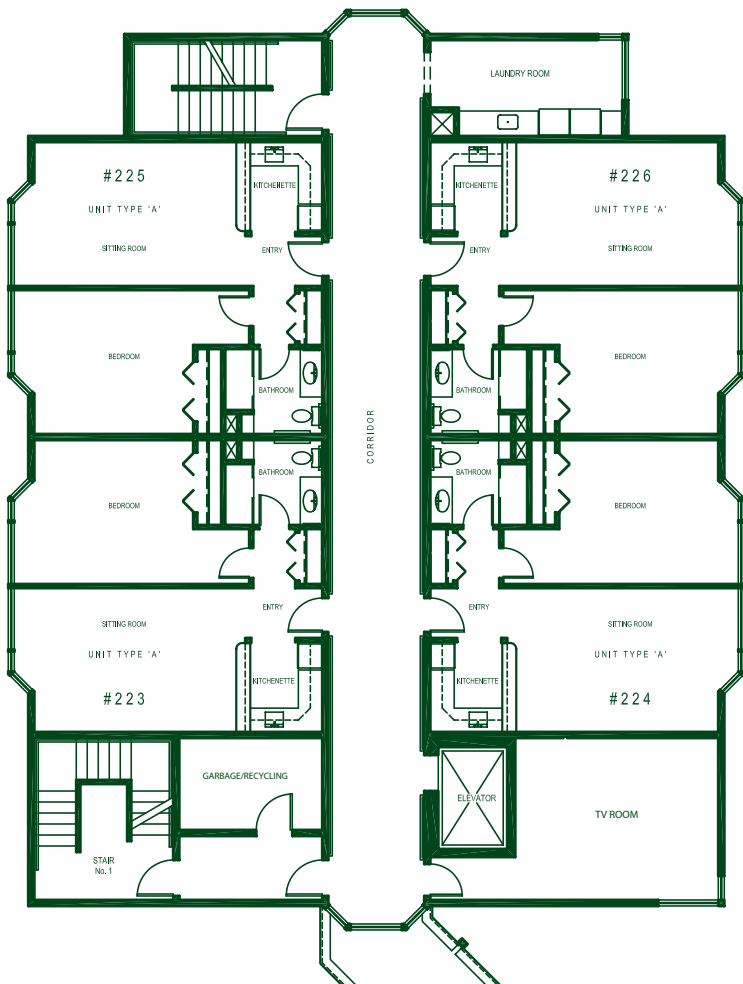

Gracious Surrounding

All Berkeley residences are located within easy access of community services – from entertainment, libraries and parks to shopping areas.

The Berkeley Dartmouth has three floors of suites and common rooms. Please call us for a tour of The Berkeley Dartmouth.

The Berkeley Dartmouth Annex 2nd floor plan

A 3-storey addition to the original building offering 12 air-conditioned one bedroom apartments, waste/recycling centres on each floor as well as personal laundry rooms. There are common lounges on the 2nd and 3rd floors.