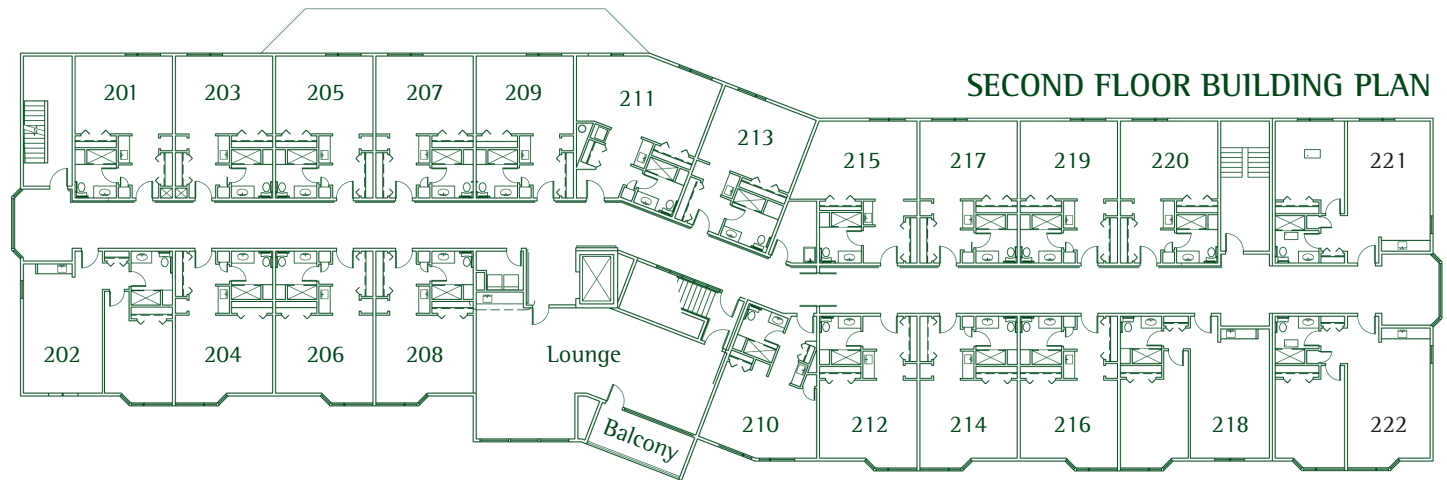

Gracious Surrounding

All Berkeley residences are located within easy access of community services – from entertainment, libraries and parks to shopping areas.

The Berkeley Dartmouth has three floors of suites and common rooms. Please call us for a tour of The Berkeley Dartmouth.

The Berkeley Dartmouth Annex 2nd floor plan

A 3-storey addition to the original building offering 12 air-conditioned one bedroom apartments, waste/recycling centres on each floor as well as personal laundry rooms. There are common lounges on the 2nd and 3rd floors.